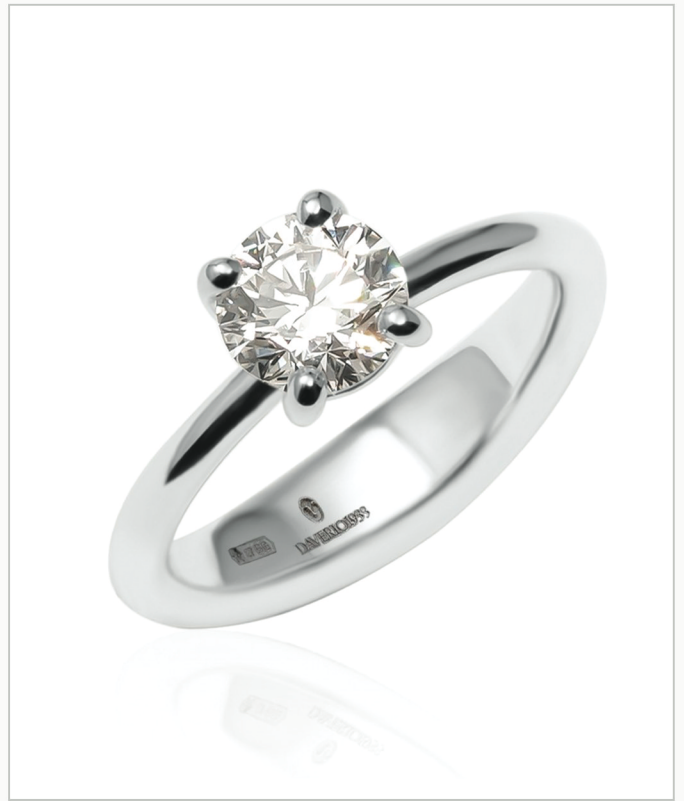

TIMELESS  
JEWELS

## SOLITAIRE BOMBED RING

CL A453  
White gold  
Brilliant solitaire diamonds Ct. 0,50  
Color "D"  
Purity "Si"  
W gr. 4,35  
€ 2.910,00

Ring with setting only  
CL A453 / m  
White gold  
W gr. 4  
€ 910,00

SOLITAIRE RING WITH GALLERY

CL A489  
White gold  
Brilliant solitaire diamonds Ct. 0,40  
Color "D"  
Purity "Si"  
W gr. 4  
€ 2.260,00

RING WITH SETTING ONLY

CL A489/m  
White gold  
W gr. 4  
€ 880,00