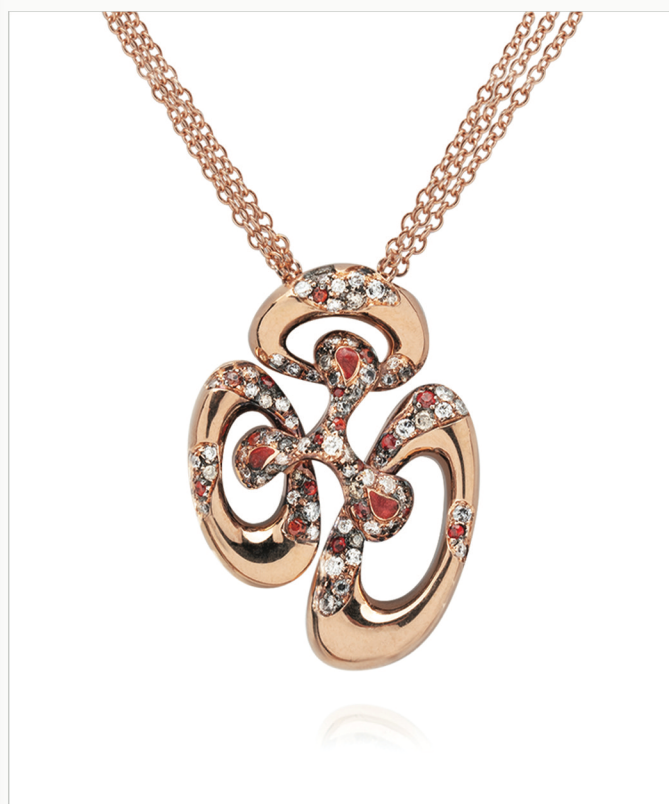

FE C314001
Rose gold
White diamonds Ct. 0,46
Brown diamonds Ct. 0,21
Orange Sapphires Ct. 0,44
W gr. 12
€ 5.410,00