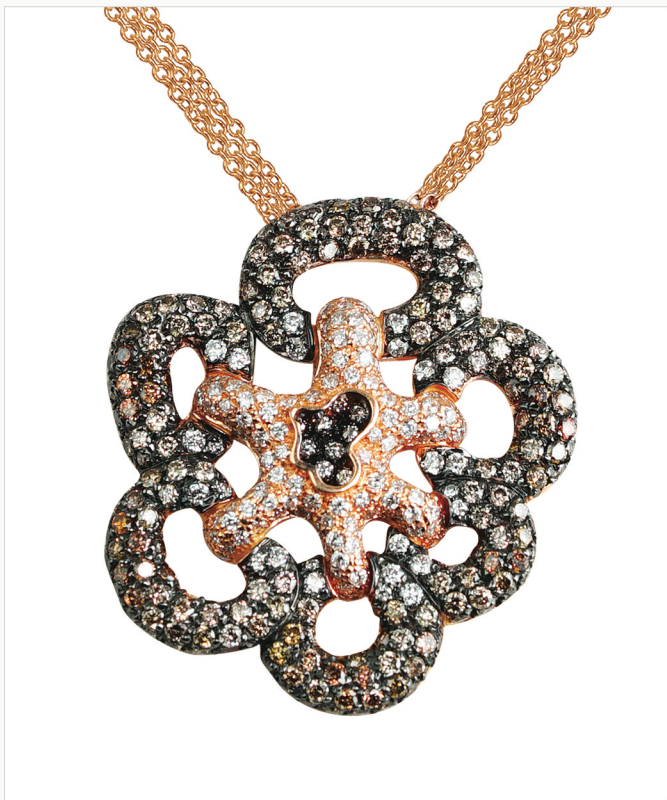

FE C198002 S  
Rose gold  
Orange sapphires Ct.1,07  
Brown diamonds Ct.1,01  
White diamonds Ct.0,40  
W gr. 17,4  
€ 7.920,00

FE C311001

Rose gold

Brown diamonds Ct. 0,43

White diamonds Ct.0,22

Yellow diamonds Ct.0,22

Orange sapphires Ct.0,38

W gr. 15,4

€ 6.640,00

FE C314001  
Rose gold  
White diamonds Ct. 0,46  
Brown diamonds Ct. 0,21  
Orange Sapphires Ct. 0,44  
W gr. 12  
€ 5.410,00

FE C197006  
Rose gold  
White diamonds Ct.1,27  
Brown diamonds Ct.1,58  
Chocolate diamonds Ct.1,12  
W gr. 25,9  
€ 14.450,00

FE C197007  
White gold  
White diamonds Ct.1,96  
Brown diamonds Ct.0,61  
Grey diamonds Ct.0,84  
W gr. 25,7  
€ 15.170,00

FE C292002

White gold

Brown diamonds Ct. 1,40

White diamonds Ct. 2,66

Purple diamonds Ct. 0,16

Yellow diamonds Ct. 0,40

Orange sapphires Ct. 0,82

Peridots Ct. 0,34

W gr. 24,1

€ 16.490,00

FE O187004

White gold

Fancy colored diamonds and whites Ct.1,03