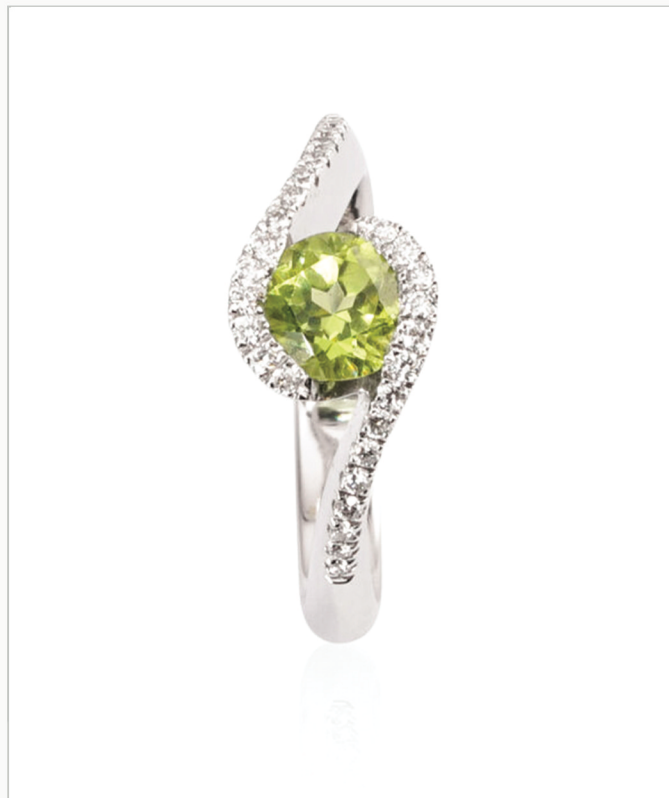

ESSENTIALS

CC A534
Rose gold
Central rose sapphire Ct. 1,01
Diamonds Ct. 0,16
W gr. 5,40
€ 2.690,00

CC A450
White gold
Central rose peridot Ct. 0,96
Diamonds Ct. 0,18
W gr. 5,40
€ 1.970,00

CC A516
White gold
Fancy color diamond Ct.0,71
Yellow diamonds Ct. 0,18
Brown diamonds Ct.0,58
W gr. 5,7
€ 3.940,00

CC A512c
Essential ring with sapphires in white gold
Sapphire Ct.0,75
Other sapphires Ct.0,17
Diamonds Ct.0,38
W gr. 4,9
€ 2.910,00

CC A512a
Essential ring with mandarine garnet in rose gold
Mandarine Garnet Ct.1,17
Brown diamonds Ct.0,49
Orange sapphires Ct.0,18
W gr. 4,8
€ 2.230,00

CC A507
"Trumpet" ring with treated sapphire and white gold
Treated sapphire Ct. 2,62
Diamonds Ct. 0,43
W gr. 5,8
€ 2.860,00

CC A508
"Trumpet" ring with sapphires and white gold
Natural sapphire Ct. 2,5
Diamonds Ct. 0,36
W gr. 5,4
€ 6.100,00

CC A521
White gold
Emerald Ct.1,39
Emeralds Ct.0,17
White diamonds Ct.0,22
W gr. 5,4
€ 4.970,00

CC B76
"Onda" bracelet with diamonds in white gold
Diamonds Ct.4,12
Color "F"
Purity "Si"
W gr. 13,5
€ 12.100,00