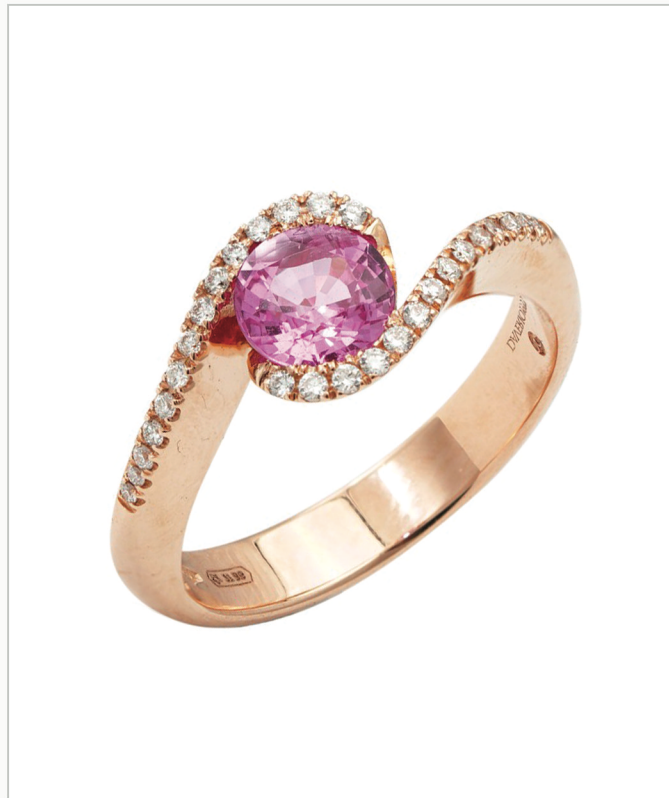

ESSENTIALS

CC A534
Rose gold
Central rose sapphire Ct. 1,01
Diamonds Ct. 0,16
W gr. 5,40
€ 2.690,00

CC A450
White gold
Central rose peridot Ct. 0,96
Diamonds Ct. 0,18
W gr. 5,40
€ 1.970,00

CC A516
White gold
Fancy color diamond Ct.0,71
Yellow diamonds Ct. 0,18
Brown diamonds Ct.0,58
W gr. 5,7
€ 3.940,00

CC A512c
Essential ring with sapphires in white gold
Sapphire Ct.0,75
Other sapphires Ct.0,17
Diamonds Ct.0,38
W gr. 4,9
€ 2.910,00

CC A512a
Essential ring with mandarine garnet in rose gold
Mandarine Garnet Ct.1,17
Brown diamonds Ct.0,49
Orange sapphires Ct.0,18
W gr. 4,8
€ 2.230,00

CC A507
"Trumpet" ring with treated sapphire and white gold
Treated sapphire Ct. 2,62
Diamonds Ct. 0,43
W gr. 5,8
€ 2.860,00

CC A508
"Trumpet" ring with sapphires and white gold
Natural sapphire Ct. 2,5
Diamonds Ct. 0,36
W gr. 5,4
€ 6.100,00