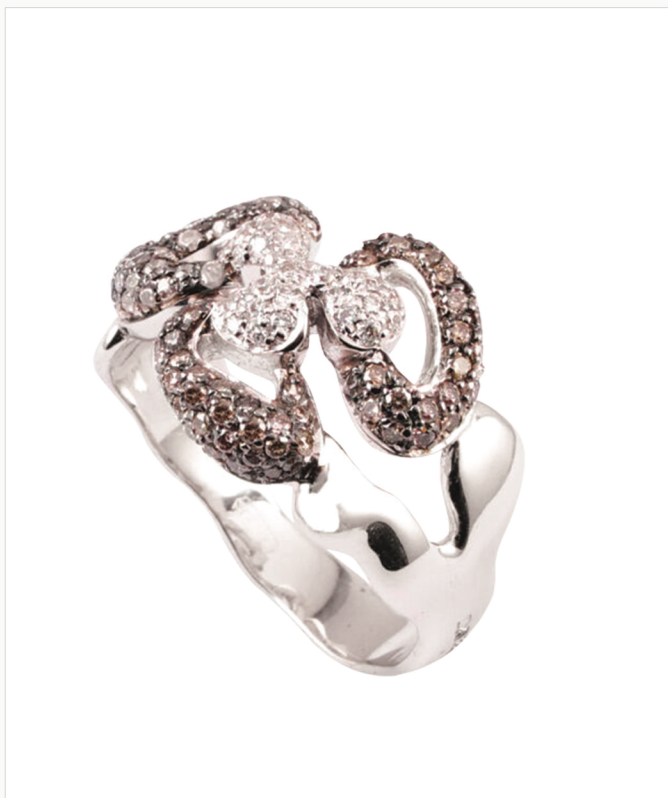

FE A177001S
Rose gold
Orange sapphires Ct. 0,32
White diamonds Ct. 0,79
Brown diamonds Ct. 1,04
W gr. 16,8
€ 9.130,00

FE A177002S
White gold
White diamonds Ct. 0,49
Brown diamonds Ct. 1,03
Blue diamonds Ct. 0,16 Ice diamonds Ct. 0,07
Black Diamonds Ct. 0,19
W gr. 16,6
€ 9.160,00

Heart in a cage

EU C149

Rose gold

Heart rock crystal

Multi colored diamonds Ct.0,78

White diamonds Ct.0,40

W gr. 25,5

€ 8.760,00

FE A179001 S
Rose gold
Brown diamonds Ct. 0,62
White diamonds Ct.0,49
Grey diamonds Ct.0,12
W gr. 12,9
€ 5.620,00

FE A181001
Rose gold
Ice, brown, black and white diamonds Ct.0,41
W gr. 9,4
€ 2.910,00

FE A181004
White gold
Brown and white diamonds Ct.0,87
W gr. 7,4
€ 3.510,00

FE B082001
White gold
Fancy colored diamonds Ct.14,52
White diamonds Ct.5,05
W gr. 60,4
€ 52.200,00

FE C198002 S
Rose gold
Orange sapphires Ct.1,07
Brown diamonds Ct.1,01
White diamonds Ct.0,40
W gr. 17,4
€ 7.930,00