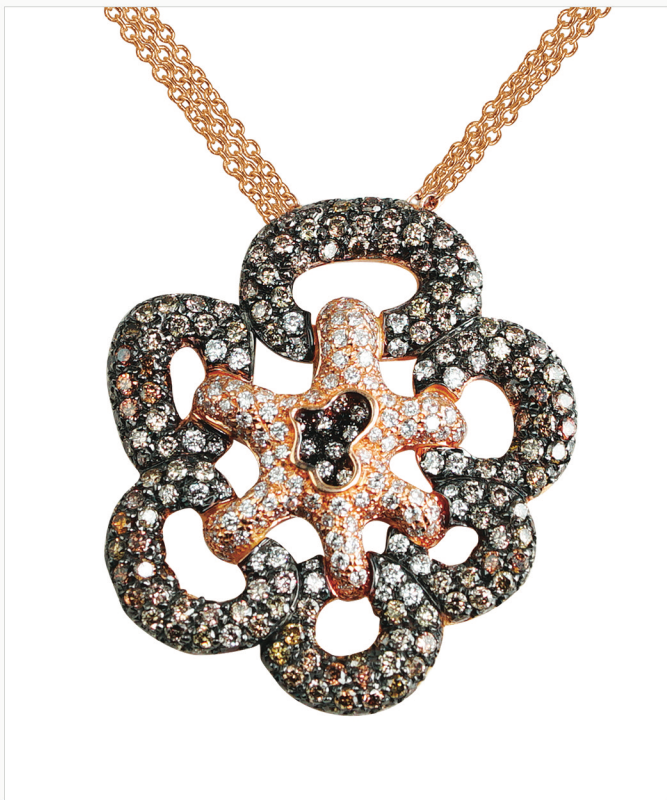

FE B082001
White gold
Fancy colored diamonds Ct.14,52
White diamonds Ct.5,05
W gr. 60,4
€ 52.200,00

FE C198002 S
Rose gold
Orange sapphires Ct.1,07
Brown diamonds Ct.1,01
White diamonds Ct.0,40
W gr. 17,4
€ 7.930,00

FE C311001

Rose gold

Brown diamonds Ct. 0,43

White diamonds Ct.0,22

Yellow diamonds Ct.0,22

Orange sapphires Ct.0,38

W gr. 15,4

€ 6.430,00

FE C197006
Rose gold
White diamonds Ct.1,27
Brown diamonds Ct.1,58
Chocolate diamonds Ct.1,12
W gr. 25,9
€ 14.320,00

FE C197007
White gold
White diamonds Ct.1,96
Brown diamonds Ct.0,61
Grey diamonds Ct.0,84
W gr. 25,7
€ 14.920,00