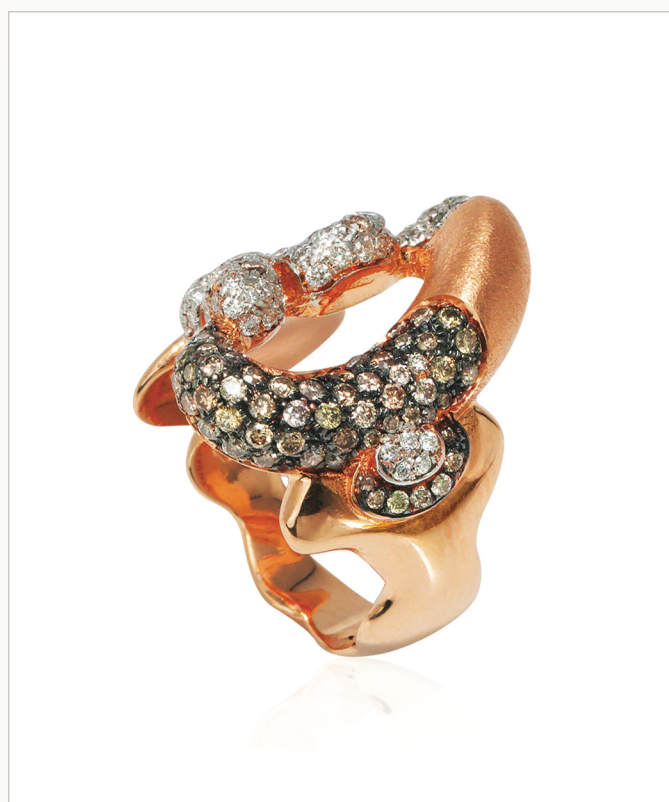

FE A177001S
Rose gold
Orange sapphires Ct. 0,32
White diamonds Ct. 0,79
Brown diamonds Ct. 1,04
W gr. 16,8
€ 9.130,00

FE A177002S
White gold
White diamonds Ct. 0,49
Brown diamonds Ct. 1,03
Blue diamonds Ct. 0,16 Ice diamonds Ct. 0,07
Black Diamonds Ct. 0,19
W gr. 16,6
€ 9.160,00

Heart in a cage

EU C149

Rose gold

Heart rock crystal

Multi colored diamonds Ct.0,78

White diamonds Ct.0,40

W gr. 25,5

€ 8.760,00

FE A179001 S
Rose gold
Brown diamonds Ct. 0,62
White diamonds Ct.0,49
Grey diamonds Ct.0,12
W gr. 12,9
€ 5.620,00

FE A181001
Rose gold
Ice, brown, black and white diamonds Ct.0,41
W gr. 9,4
€ 2.910,00

FE A181004
White gold
Brown and white diamonds Ct.0,87
W gr. 7,4
€ 3.510,00

FE B082001
White gold
Fancy colored diamonds Ct.14,52
White diamonds Ct.5,05
W gr. 60,4
€ 52.200,00

FE C198002 S
Rose gold
Orange sapphires Ct.1,07
Brown diamonds Ct.1,01
White diamonds Ct.0,40
W gr. 17,4
€ 7.930,00