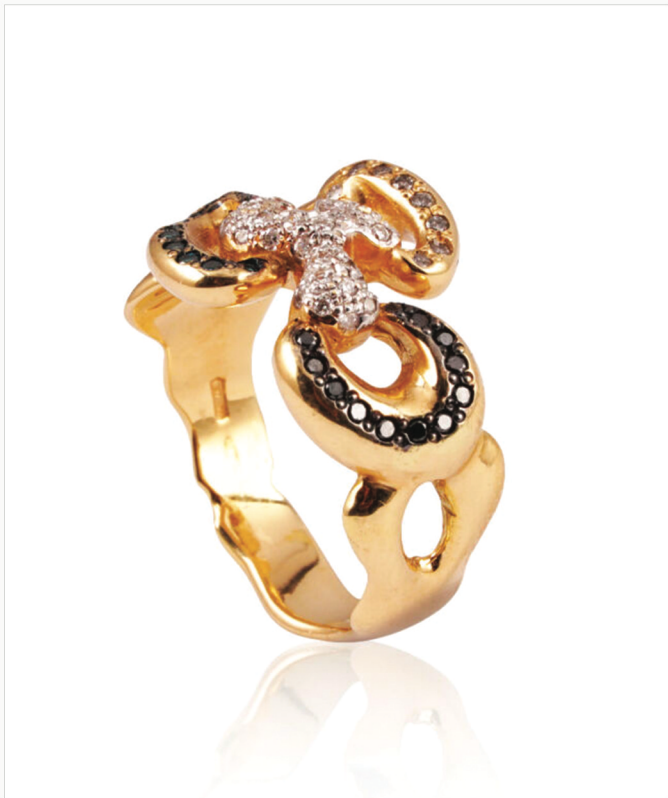

FE A177001S
Rose gold
Orange sapphires Ct. 0,32
White diamonds Ct. 0,79
Brown diamonds Ct. 1,04
W gr. 16,8
€ 9.130,00

FE A177002S
White gold
White diamonds Ct. 0,49
Brown diamonds Ct. 1,03
Blue diamonds Ct. 0,16 Ice diamonds Ct. 0,07
Black Diamonds Ct. 0,19
W gr. 16,6
€ 9.160,00

Heart in a cage

EU C149

Rose gold

Heart rock crystal

Multi colored diamonds Ct.0,78

White diamonds Ct.0,40

W gr. 25,5

€ 8.760,00

FE A179001 S
Rose gold
Brown diamonds Ct. 0,62
White diamonds Ct.0,49
Grey diamonds Ct.0,12
W gr. 12,9
€ 5.620,00

FE A181001
Rose gold
Ice, brown, black and white diamonds Ct.0,41
W gr. 9,4
€ 2.910,00

FE A181004
White gold
Brown and white diamonds Ct.0,87
W gr. 7,4
€ 3.510,00

FE B082001
White gold
Fancy colored diamonds Ct.14,52
White diamonds Ct.5,05
W gr. 60,4
€ 52.200,00

FE C198002 S
Rose gold
Orange sapphires Ct.1,07
Brown diamonds Ct.1,01
White diamonds Ct.0,40
W gr. 17,4
€ 7.930,00