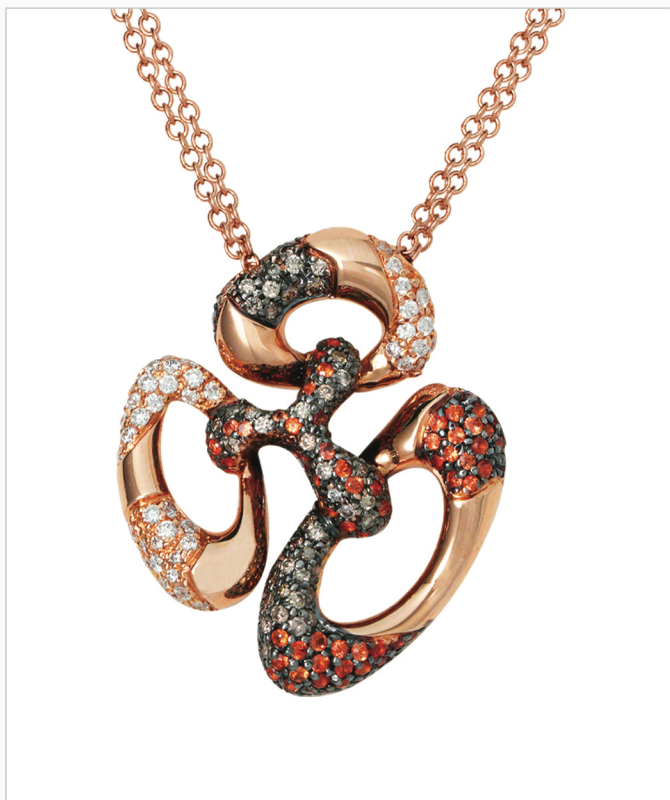

FE A177001S
Rose gold
Orange sapphires Ct. 0,32
White diamonds Ct. 0,79
Brown diamonds Ct. 1,04
W gr. 16,8
€ 9.130,00

FE A177002S
White gold
White diamonds Ct. 0,49
Brown diamonds Ct. 1,03
Blue diamonds Ct. 0,16 Ice diamonds Ct. 0,07
Black Diamonds Ct. 0,19
W gr. 16,6
€ 9.160,00

Heart in a cage

EU C149

Rose gold

Heart rock crystal

Multi colored diamonds Ct.0,78

White diamonds Ct.0,40

W gr. 25,5

€ 8.760,00

FE A179001 S
Rose gold
Brown diamonds Ct. 0,62
White diamonds Ct.0,49
Grey diamonds Ct.0,12
W gr. 12,9
€ 5.620,00

FE A181001
Rose gold
Ice, brown, black and white diamonds Ct.0,41
W gr. 9,4
€ 2.910,00

FE A181004
White gold
Brown and white diamonds Ct.0,87
W gr. 7,4
€ 3.510,00

FE B082001
White gold
Fancy colored diamonds Ct.14,52
White diamonds Ct.5,05
W gr. 60,4
€ 52.200,00

FE C198002 S
Rose gold
Orange sapphires Ct.1,07
Brown diamonds Ct.1,01
White diamonds Ct.0,40
W gr. 17,4
€ 7.930,00