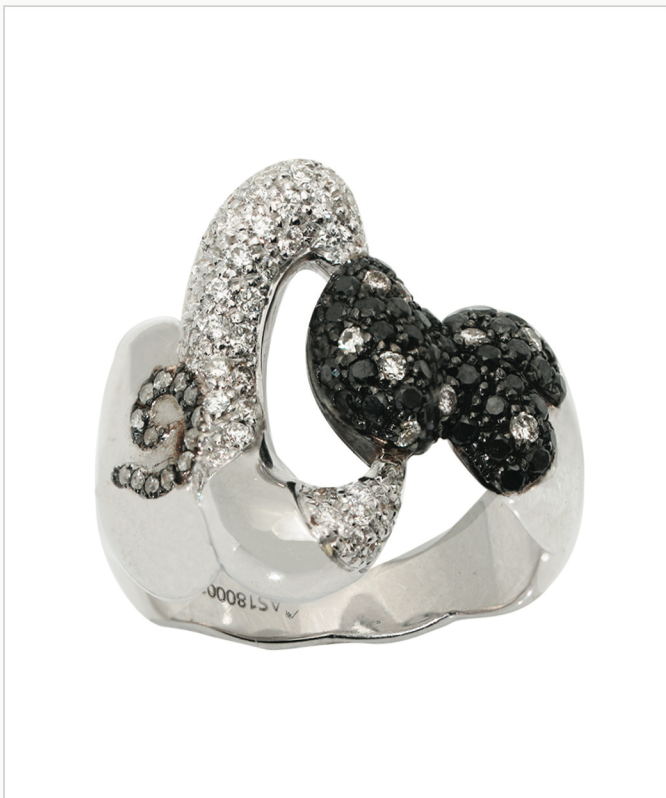

FE A177001S
Rose gold
Orange sapphires Ct. 0,32
White diamonds Ct. 0,79
Brown diamonds Ct. 1,04
W gr. 16,8
€ 9.130,00

FE A177002S
White gold
White diamonds Ct. 0,49
Brown diamonds Ct. 1,03
Blue diamonds Ct. 0,16 Ice diamonds Ct. 0,07
Black Diamonds Ct. 0,19
W gr. 16,6
€ 9.160,00

Heart in a cage

EU C149

Rose gold

Heart rock crystal

Multi colored diamonds Ct.0,78

White diamonds Ct.0,40

W gr. 25,5

€ 8.760,00

FE A179001 S
Rose gold
Brown diamonds Ct. 0,62
White diamonds Ct.0,49
Grey diamonds Ct.0,12
W gr. 12,9
€ 5.620,00

FE A181001
Rose gold
Ice, brown, black and white diamonds Ct.0,41
W gr. 9,4
€ 2.910,00

FE A181004
White gold
Brown and white diamonds Ct.0,87
W gr. 7,4
€ 3.510,00

FE B082001
White gold
Fancy colored diamonds Ct.14,52
White diamonds Ct.5,05
W gr. 60,4
€ 52.200,00

FE C198002 S
Rose gold
Orange sapphires Ct.1,07
Brown diamonds Ct.1,01
White diamonds Ct.0,40
W gr. 17,4
€ 7.930,00