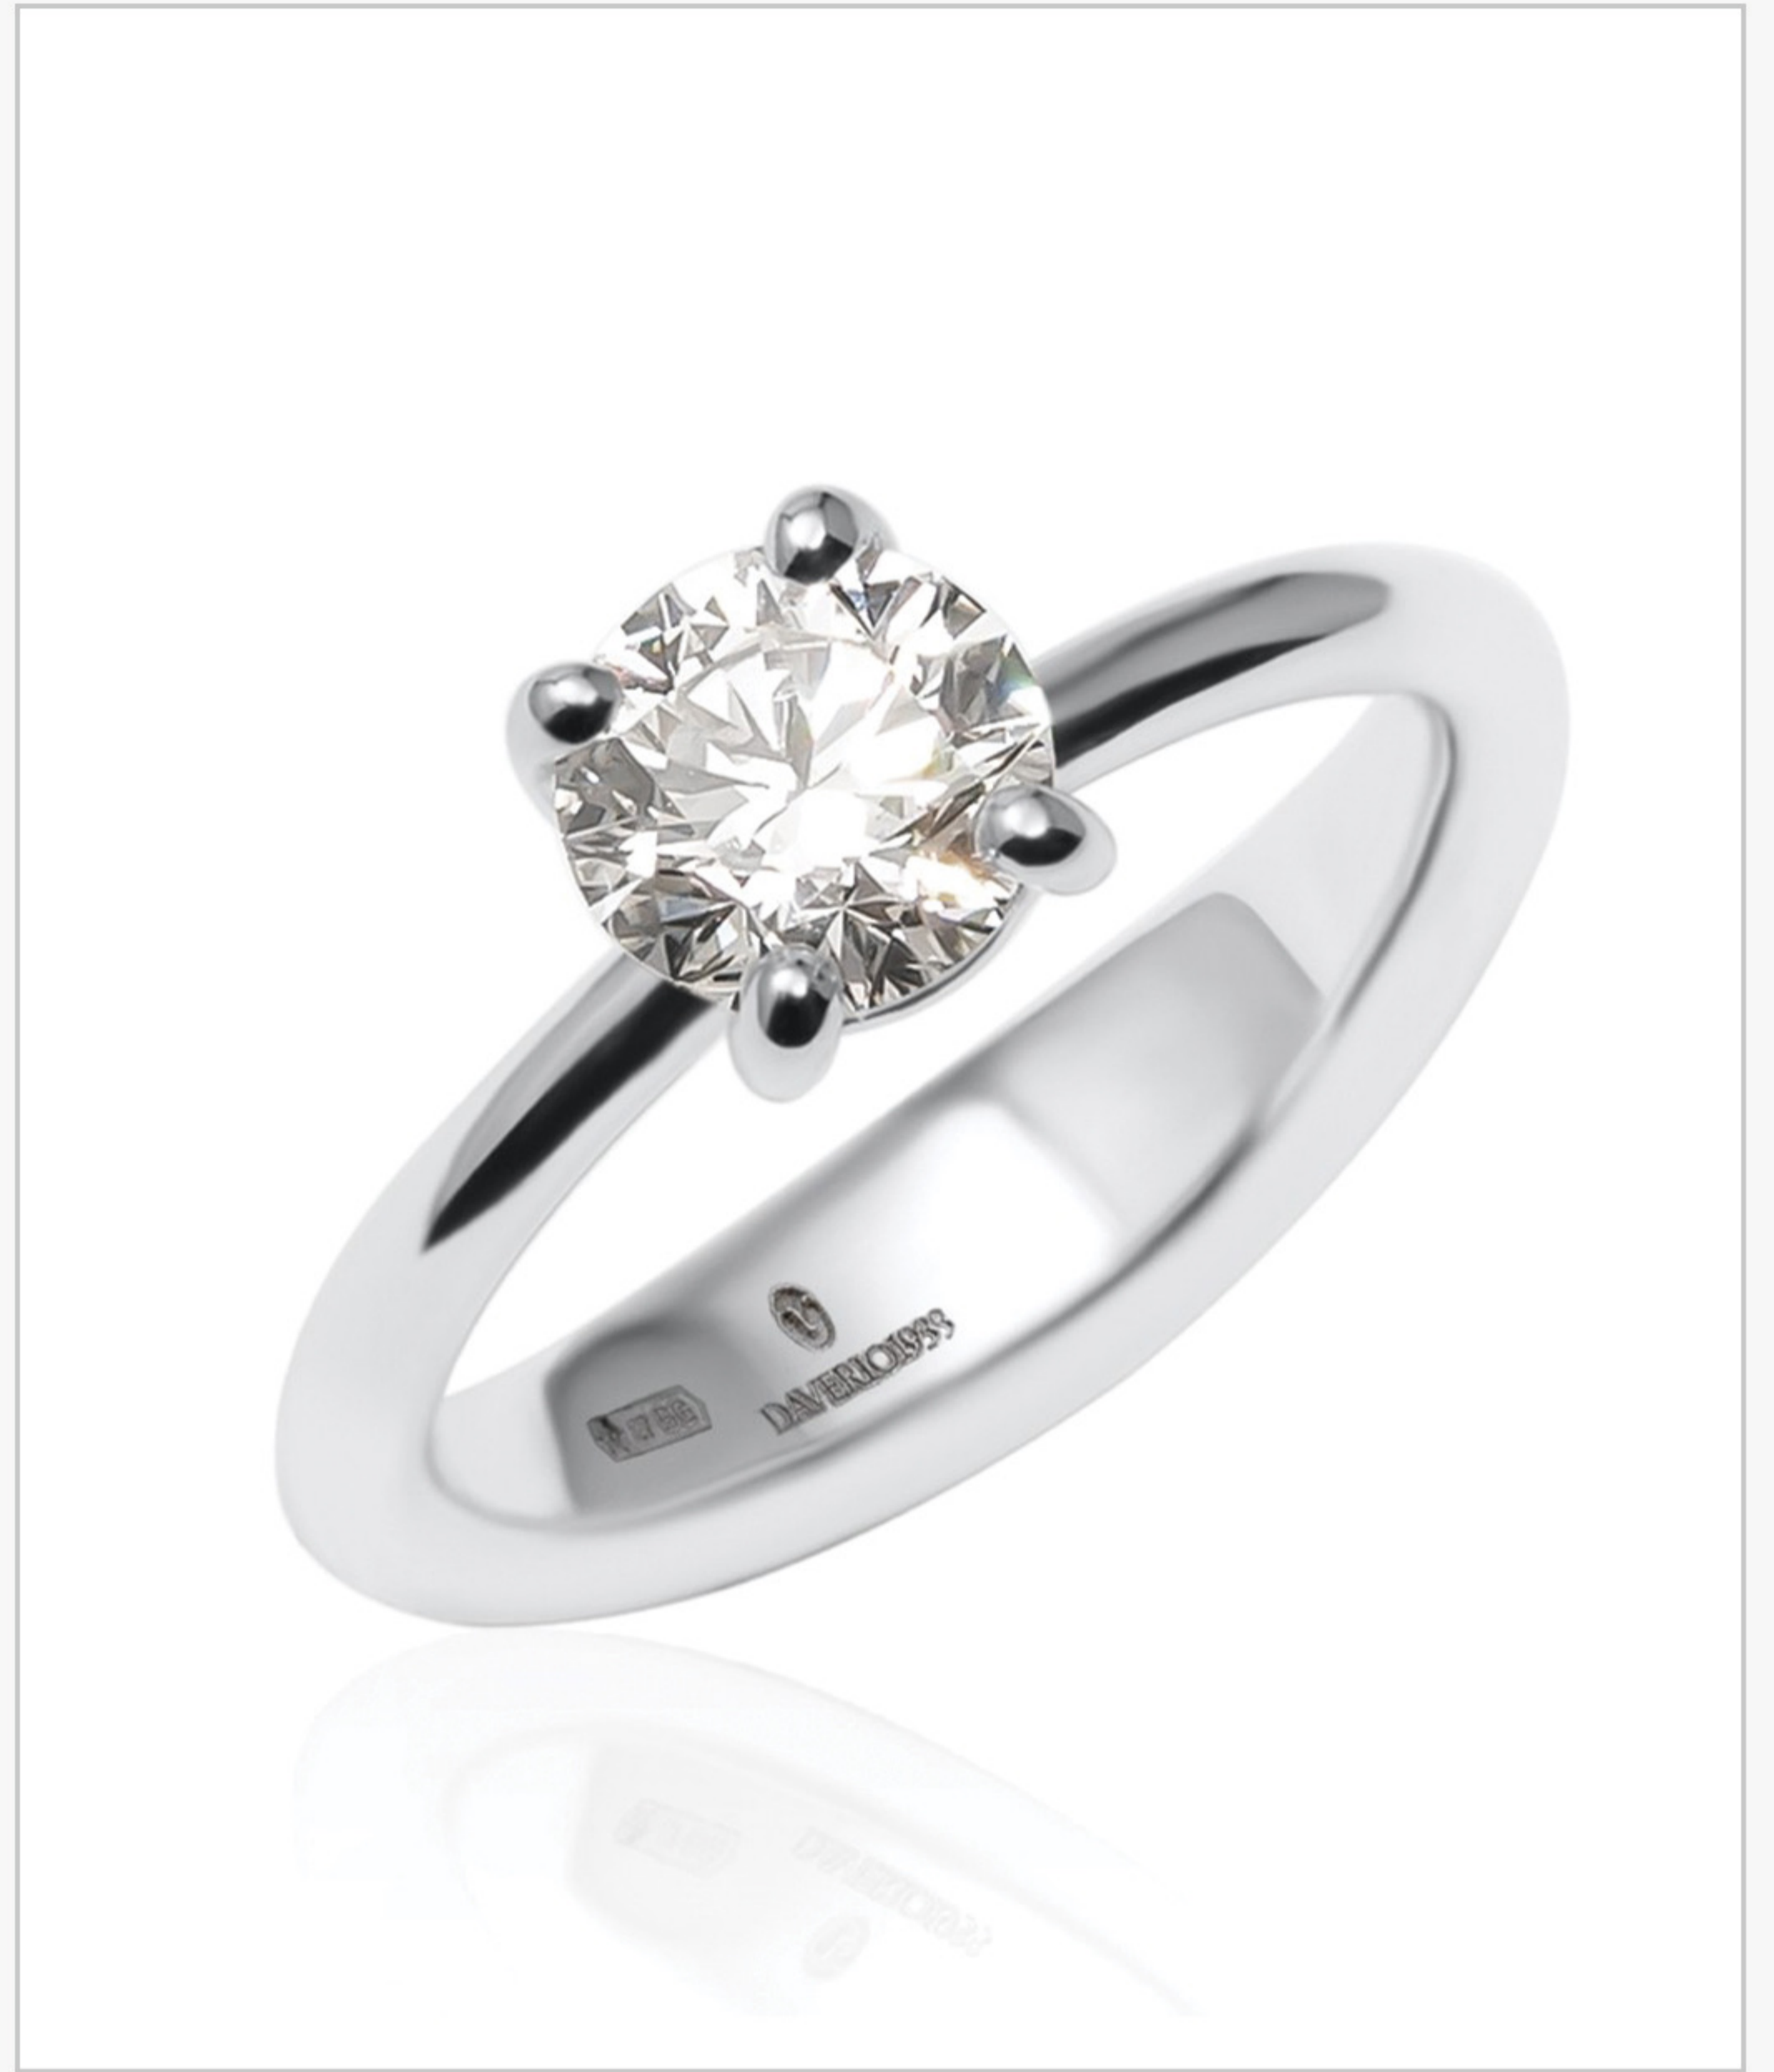

TIMELESS
JEWELS

SOLITAIRE BOMBED RING

CL A453
White gold
Brilliant solitaire diamonds Ct. 0,50
Color "D"
Purity "Si"
W gr. 4,35
€ 2.910,00

Ring with setting only
CL A453/m
White gold
W gr. 4
€ 910,00

SOLITAIRE RING WITH GALLERY

CL A489
White gold
Brilliant solitaire diamonds Ct. 0,40
Color "D"
Purity "si"
W gr. 4
€ 2.030,00

Ring with setting only
CL A489/m
White gold
W gr. 4
€ 880,00

CL A467
White gold
Brilliant solitaire diamond Ct. 0,30
Color "D"
Purity "si"
Other diamonds Ct. 0,14
W gr. 5
€ 2.480,00

CL A467/1
Rose gold
Brilliant solitaire brown diamond Ct. 0,30
Other brown diamonds Ct. 0,14
W gr. 5
€ 1.790,00

SOLITAIRE RING WITH BRILLIANTS

ESSENTIAL PENDANT

CL C281b
White gold
Brilliant solitaire diamonds Ct. 0,22
Other Brilliants Ct. 0,12
Color "G"
Purity "Si1"
W gr. 3,1
€ 1.780,00