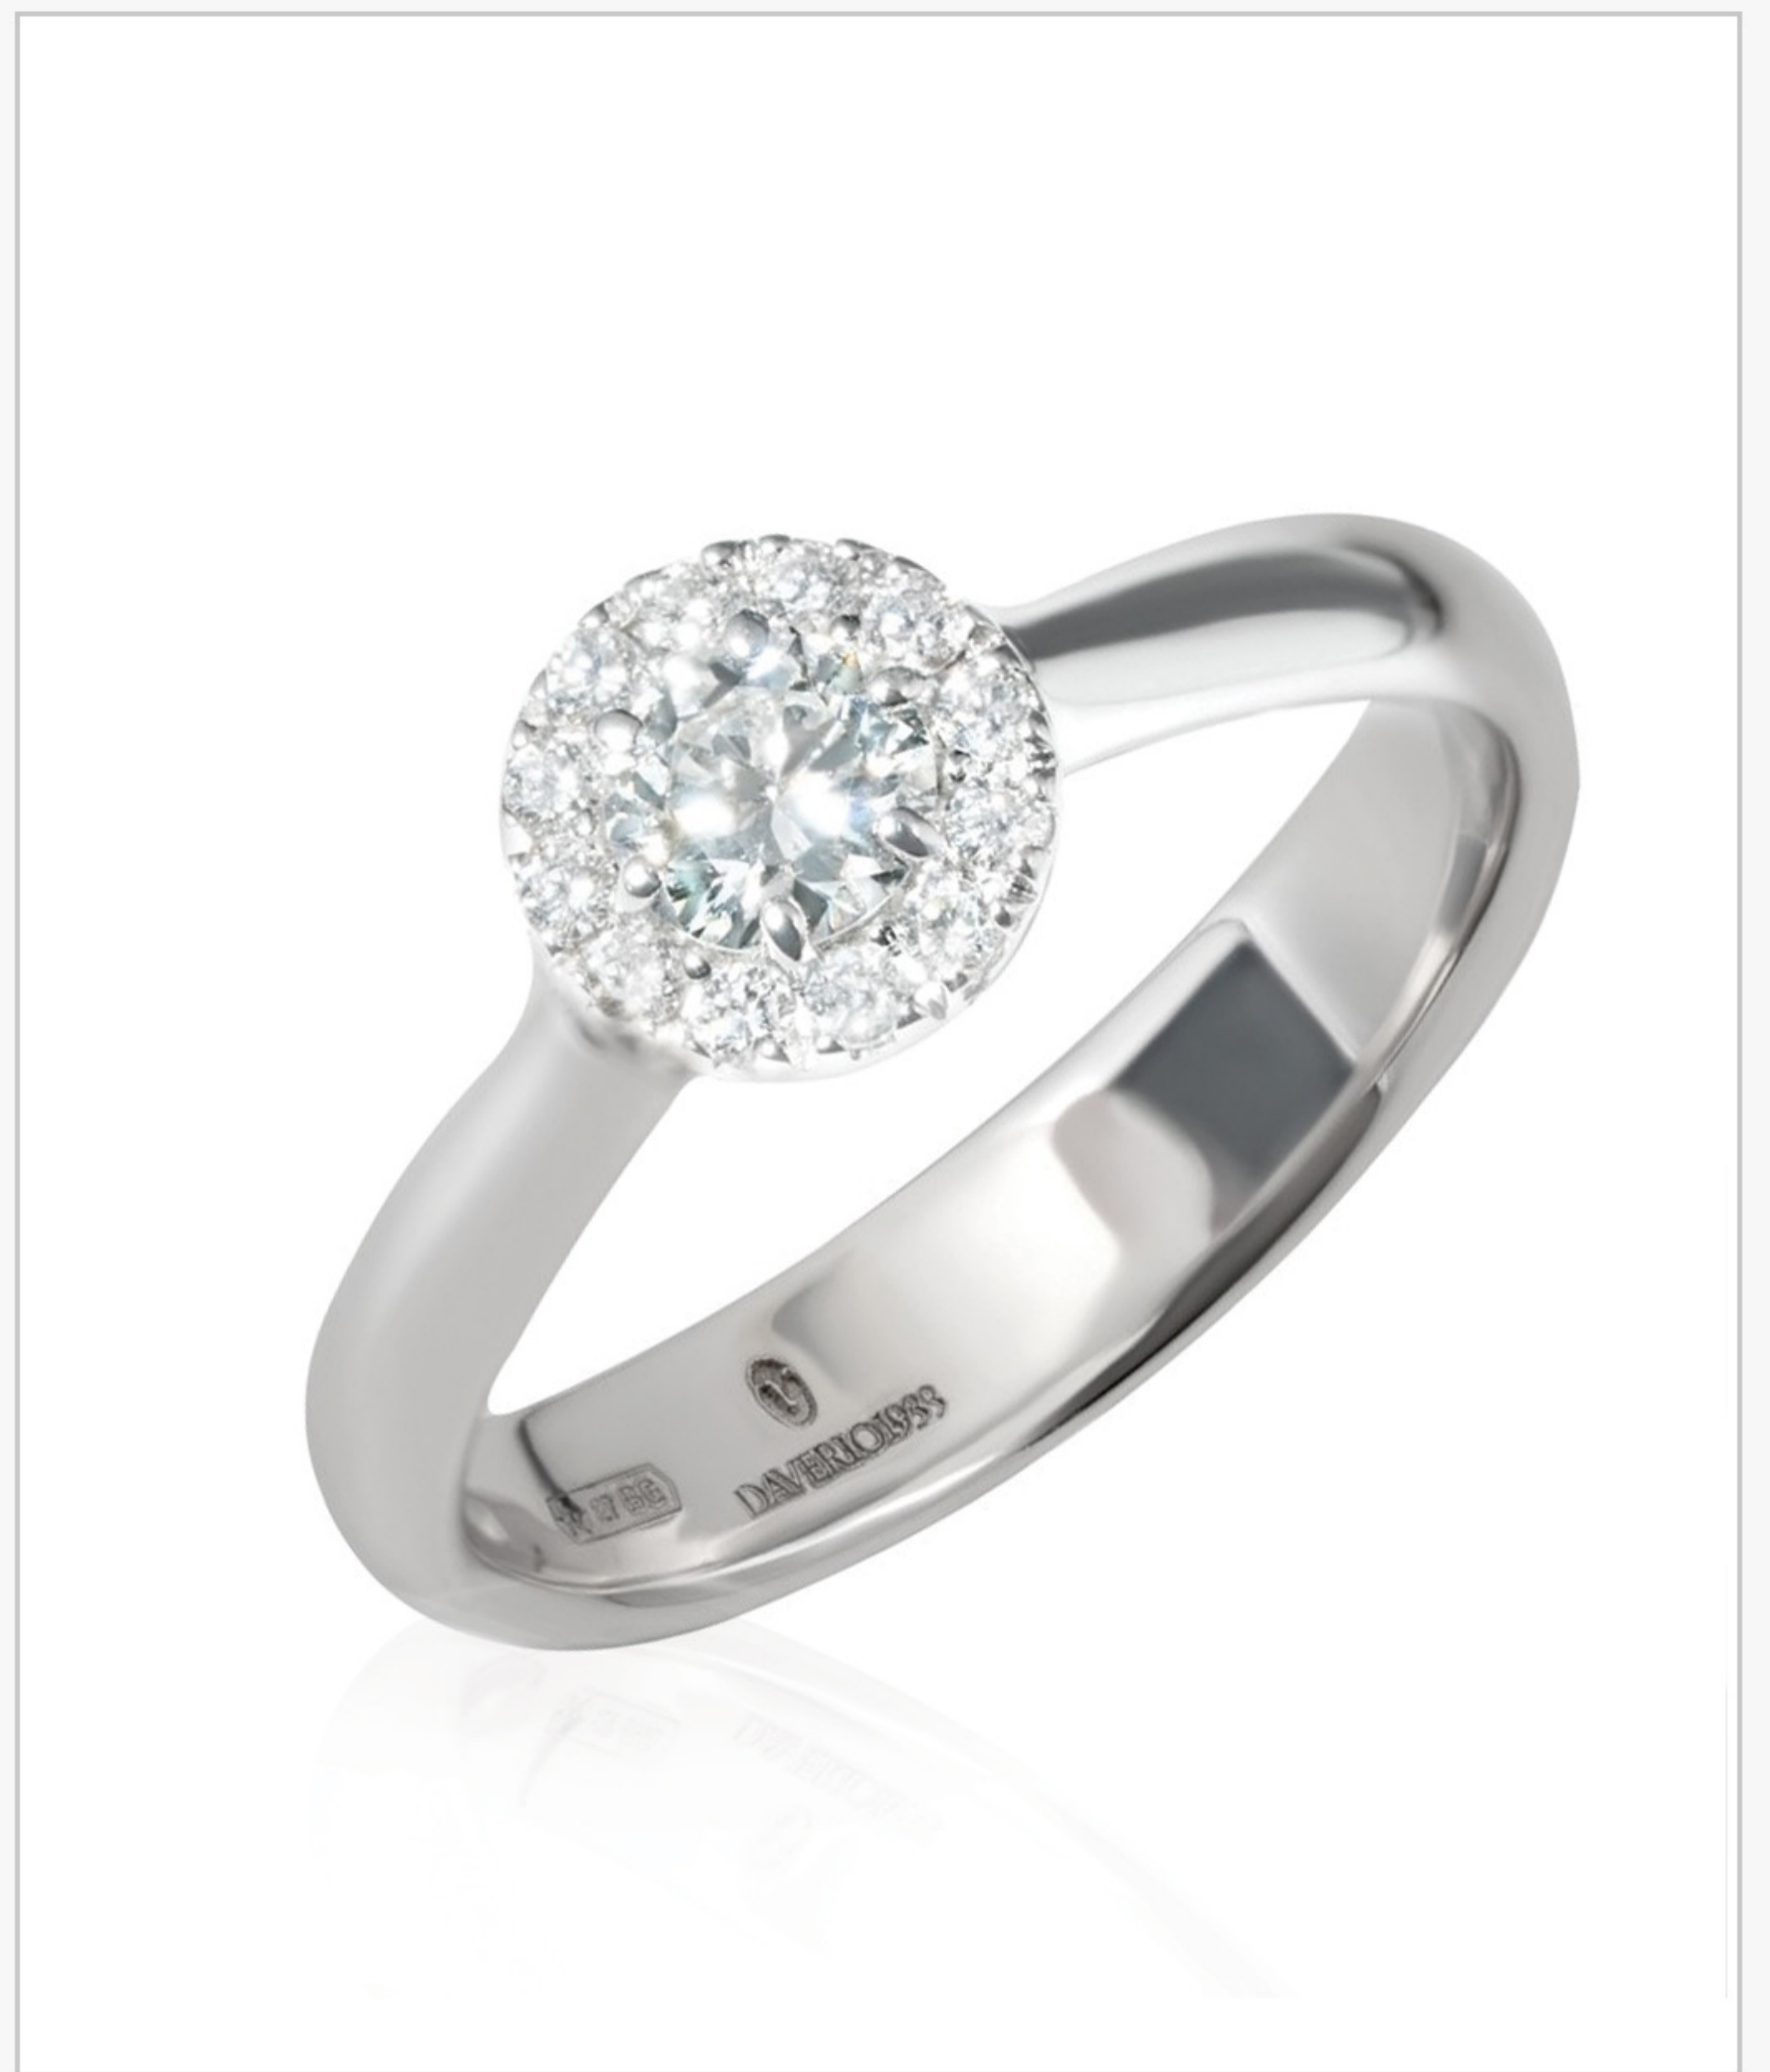

TIMELESS
JEWELS

SOLITAIRE BOMBED RING

CL A453
White gold
Brilliant solitaire diamonds Ct. 0,50
Color "D"
Purity "Si"
W gr. 4,35
€ 2.910,00

Ring with setting only
CL A453/m
White gold
W gr. 4
€ 910,00

SOLITAIRE RING WITH GALLERY

CL A489
White gold
Brilliant solitaire diamonds Ct. 0,40
Color "D"
Purity "si"
W gr. 4
€ 2.030,00

Ring with setting only
CL A489/m
White gold
W gr. 4
€ 880,00

CL A467
White gold
Brilliant solitaire diamond Ct. 0,30
Color "D"
Purity "si"
Other diamonds Ct. 0,14
W gr. 5
€ 2.480,00

CL A467/1
Rose gold
Brilliant solitaire brown diamond Ct. 0,30
Other brown diamonds Ct. 0,14
W gr. 5
€ 1.790,00

SOLITAIRE RING WITH BRILLIANTS

ESSENTIAL PENDANT

CL C281b
White gold
Brilliant solitaire diamonds Ct. 0,22
Other Brilliants Ct. 0,12
Color "G"
Purity "Si1"
W gr. 3,1
€ 1.780,00