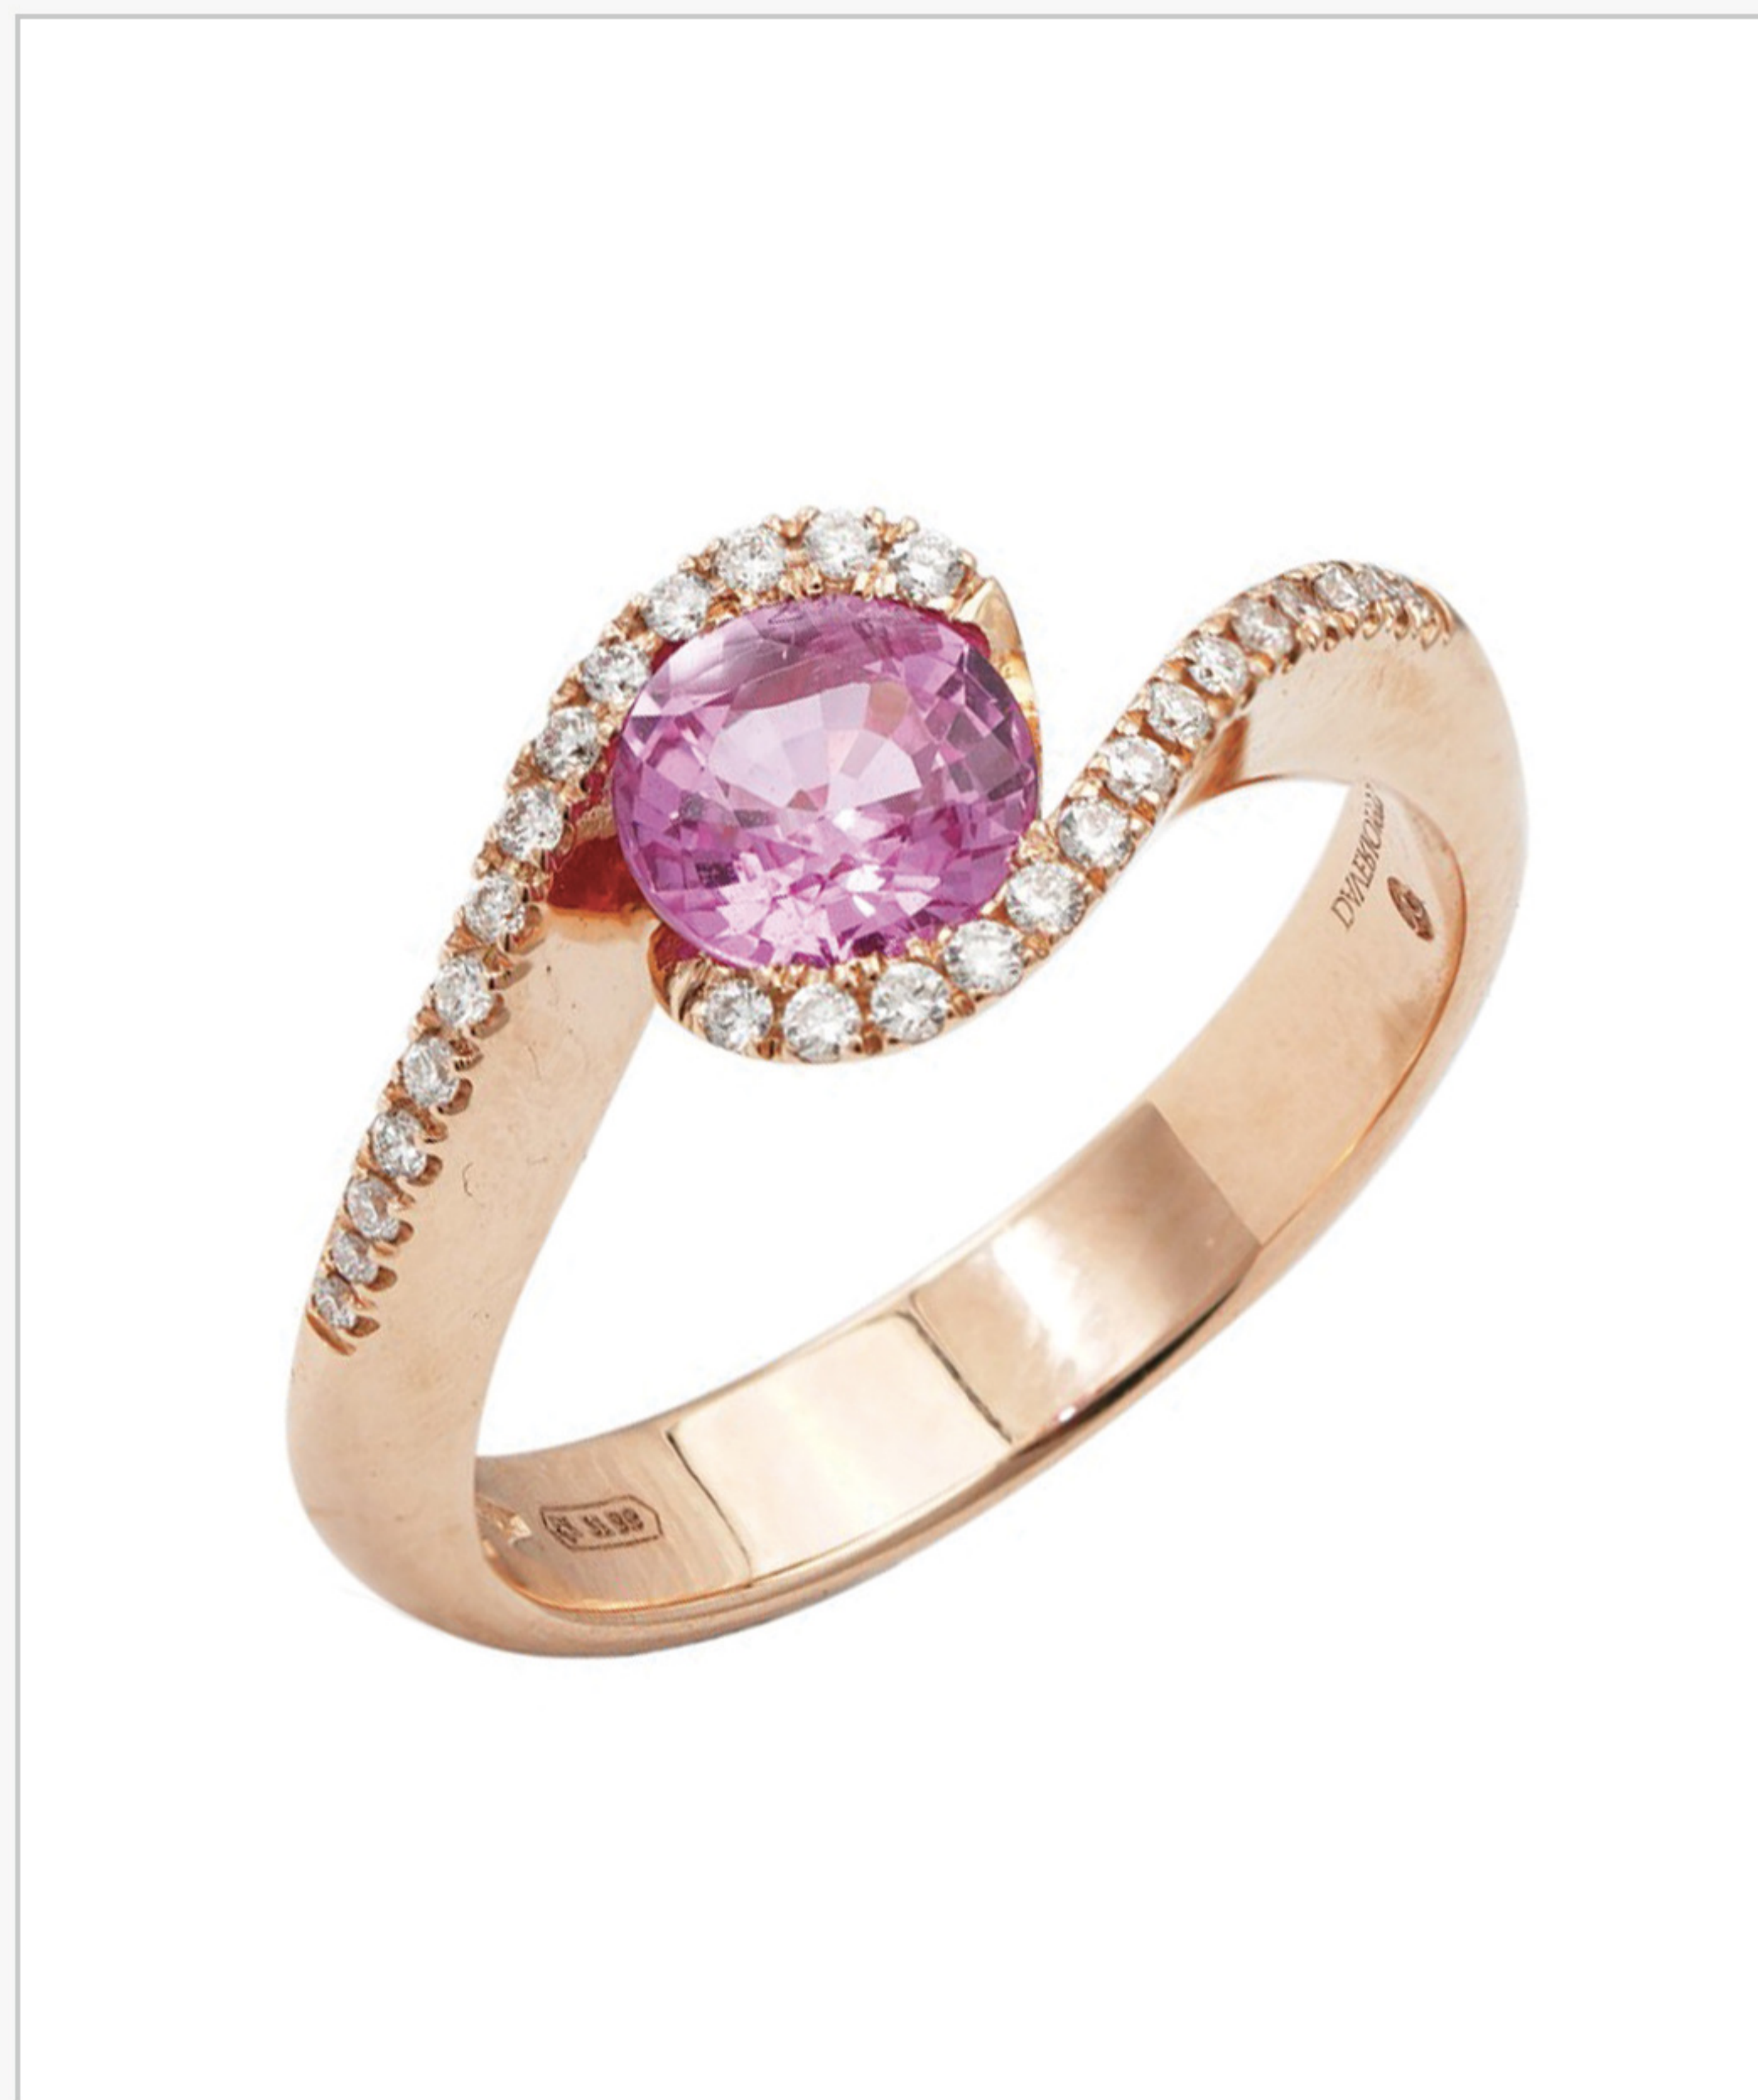

ESSENTIALS

CC A534
Rose gold
Central rose sapphire Ct. 1,01
Diamonds Ct. 0,16
W gr. 5,40
€ 2.690,00

CC A450
White gold
Central rose peridot Ct. 0,96
Diamonds Ct. 0,18
W gr. 5,40
€ 1.985,00

CC A512c
Essential ring with sapphires in white gold
Sapphire Ct.0,75
Other sapphires Ct.0,55
Diamonds Ct.0,38
W gr. 4,9
€ 2.980,00

CC A512a
Essential ring with mandarin garnet in rose gold
Mandarin Garnet Ct.1,17
Brown diamonds Ct.0,49
Orange sapphires Ct.0,18
W gr. 4,8
€ 2.130,00

CC A507
"Trumpet" ring with treated sapphire and white gold
Treated sapphire Ct. 2,62
Diamonds Ct. 0,43
W gr. 5,8
€ 2.860,00