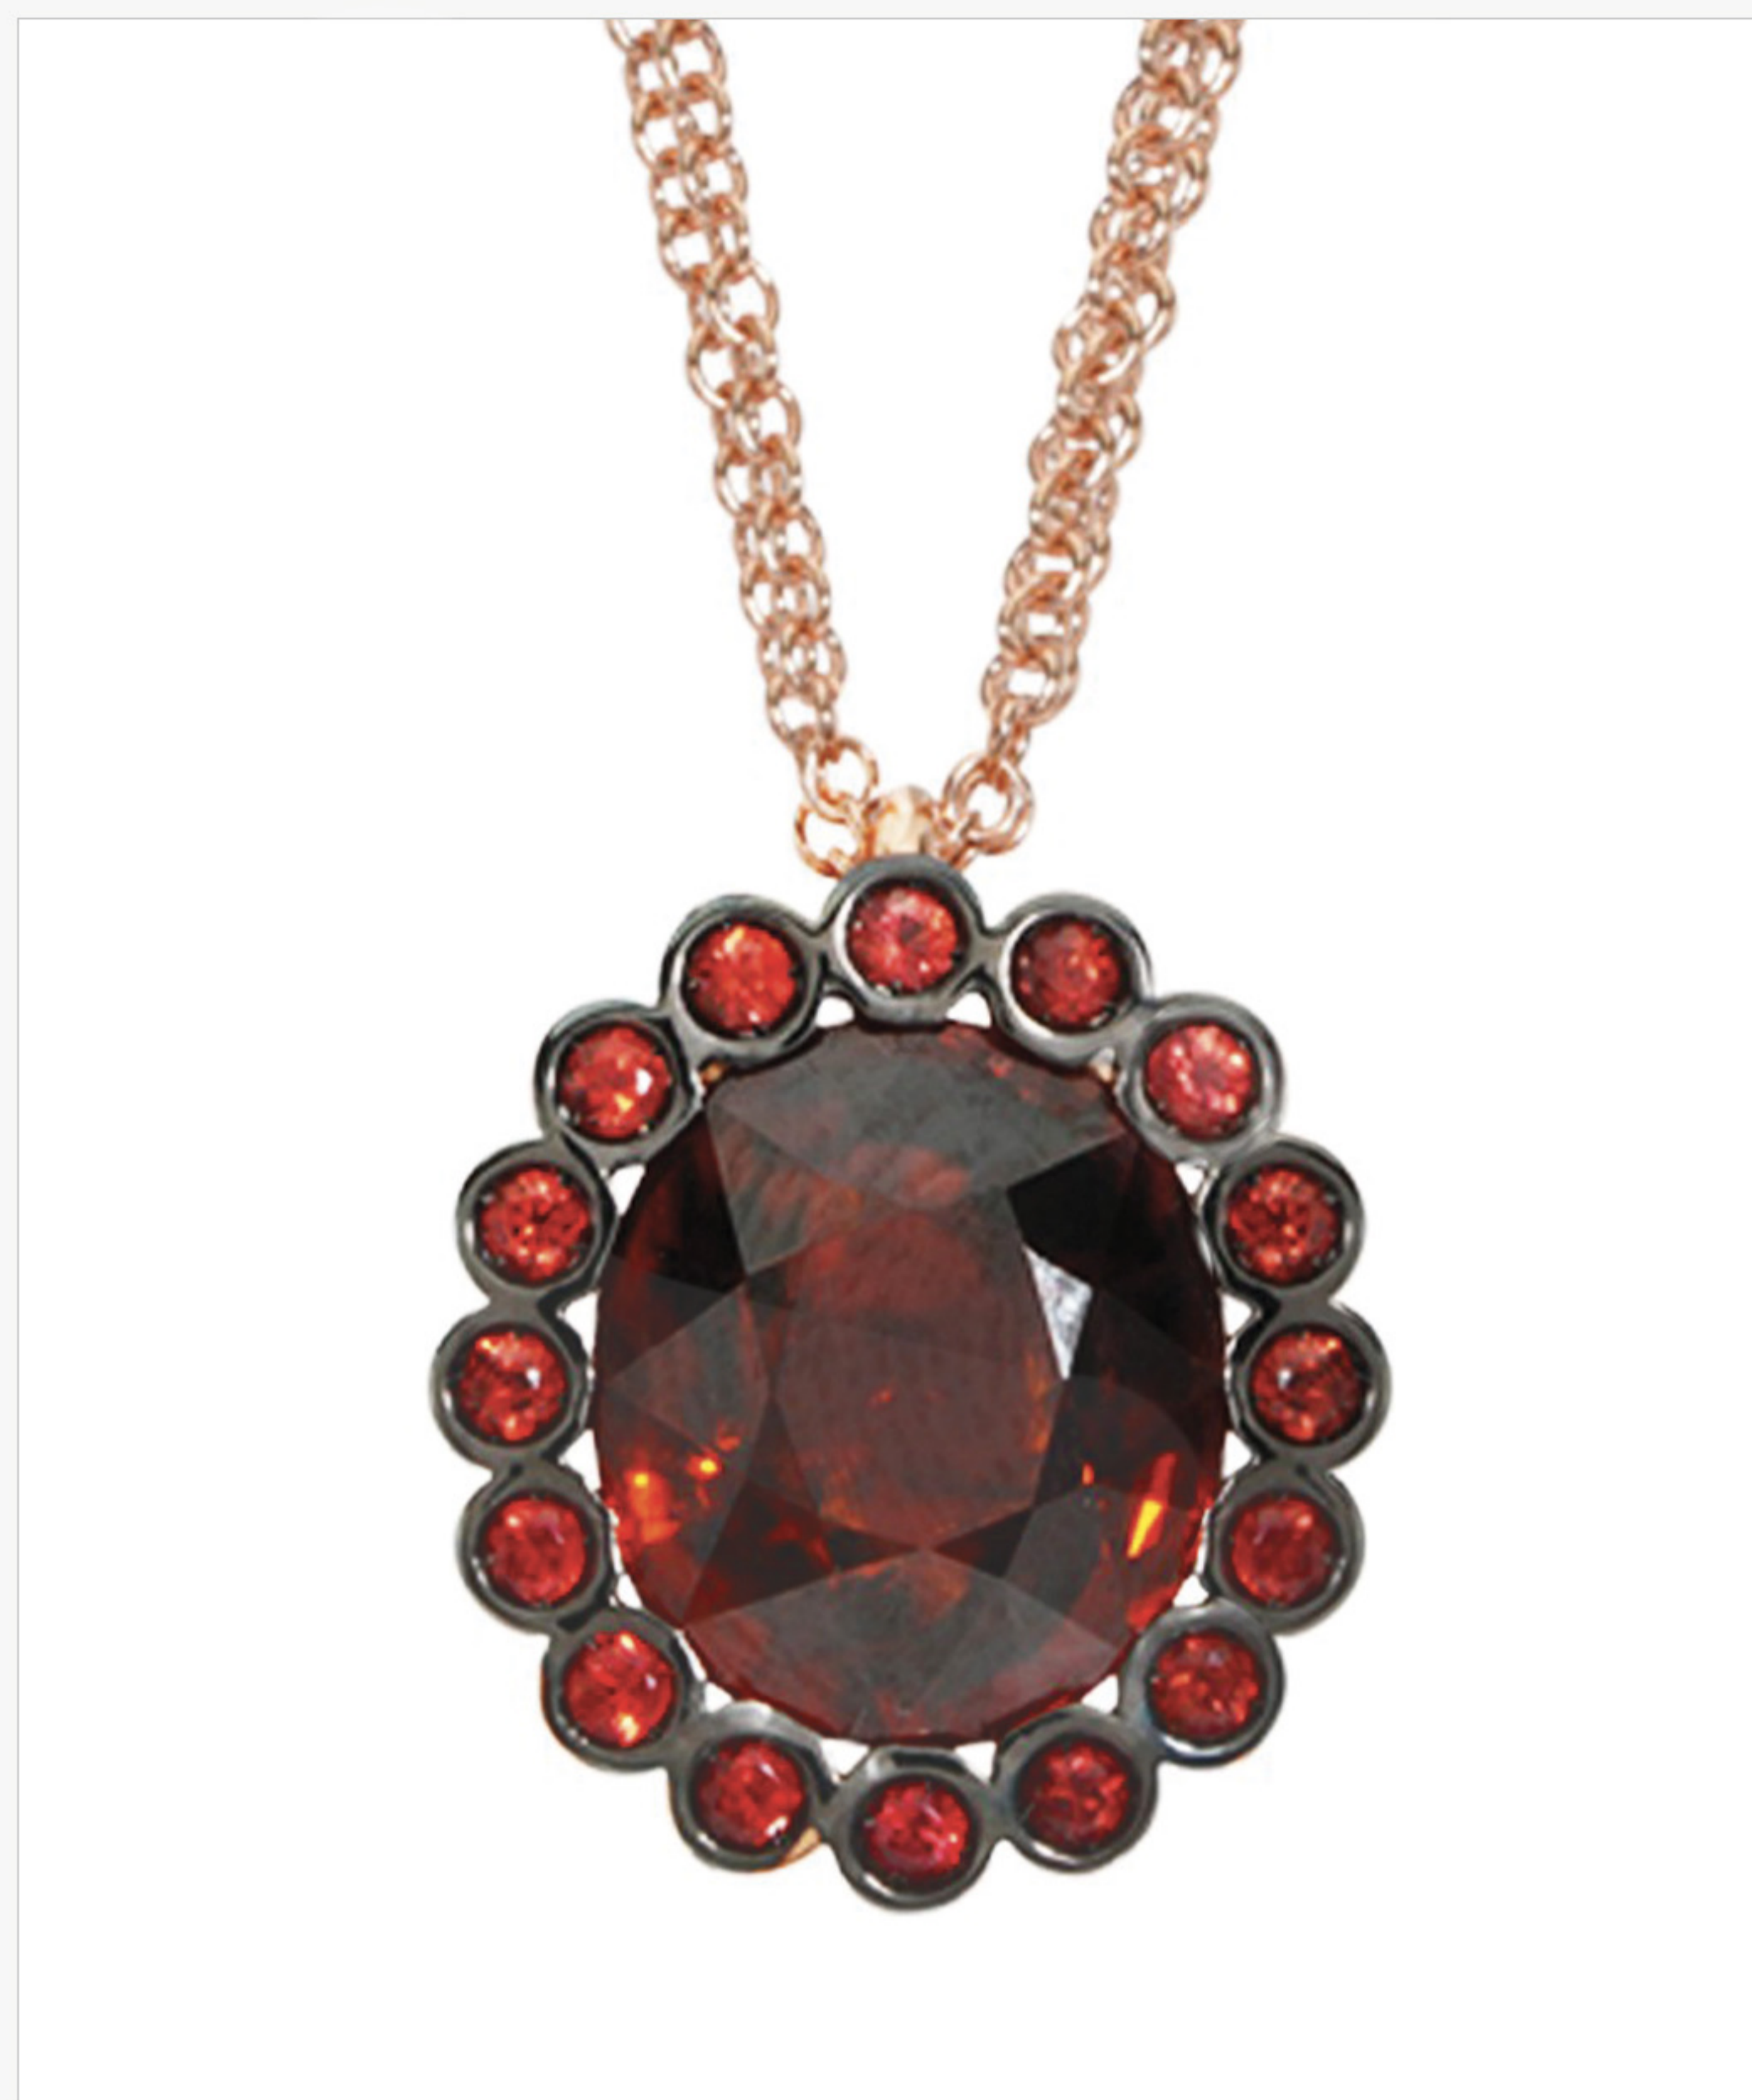

CC C308
"Trumpet" rose gold pendant with brown zircon
Brown zircon Ct.8,32
Red sapphires Ct.0,37
W gr. 8,9
€ 3.320,00