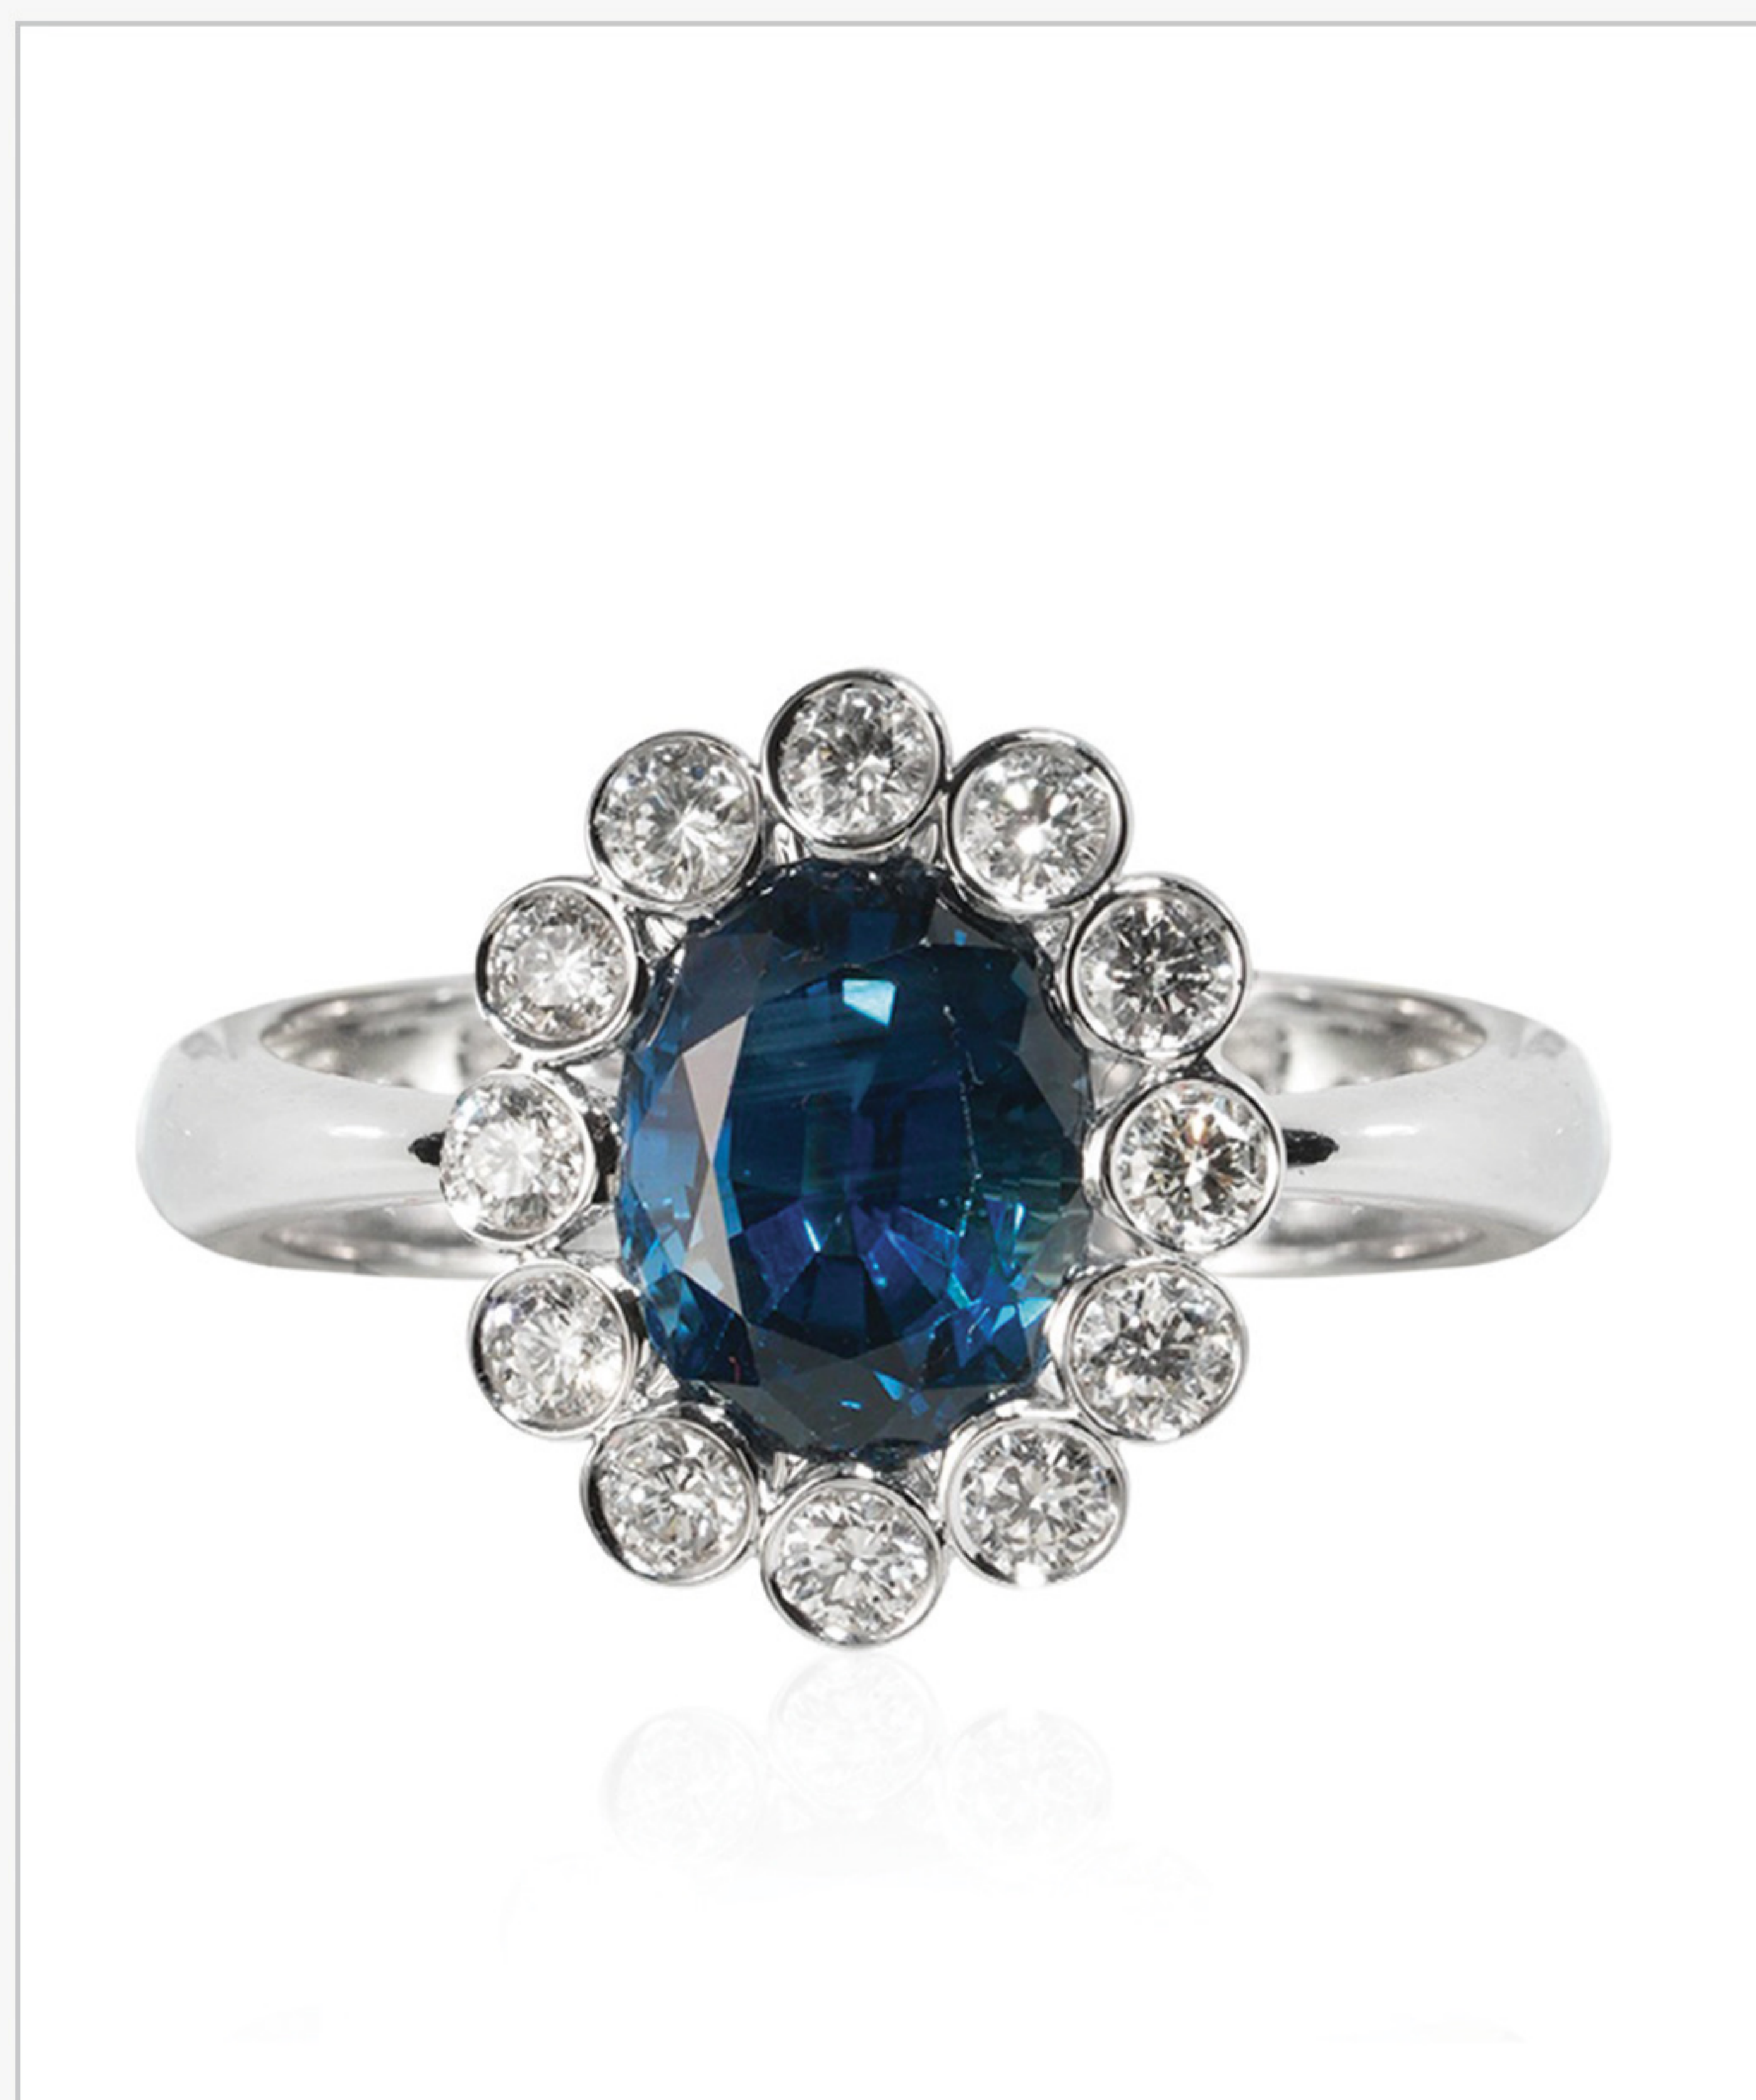

ESSENTIALS

CC A534
Rose gold
Central rose sapphire Ct. 1,01
Diamonds Ct. 0,16
W gr. 5,40
€ 2.690,00

CC A450
White gold
Central rose peridot Ct. 0,96
Diamonds Ct. 0,18
W gr. 5,40
€ 1.985,00

CC A512c
Essential ring with sapphires in white gold
Sapphire Ct.0,75
Other sapphires Ct.0,55
Diamonds Ct.0,38
W gr. 4,9
€ 2.980,00

CC A512a
Essential ring with mandarin garnet in rose gold
Mandarin Garnet Ct.1,17
Brown diamonds Ct.0,49
Orange sapphires Ct.0,18
W gr. 4,8
€ 2.130,00

CC A507
"Trumpet" ring with treated sapphire and white gold
Treated sapphire Ct. 2,62
Diamonds Ct. 0,43
W gr. 5,8
€ 2.860,00